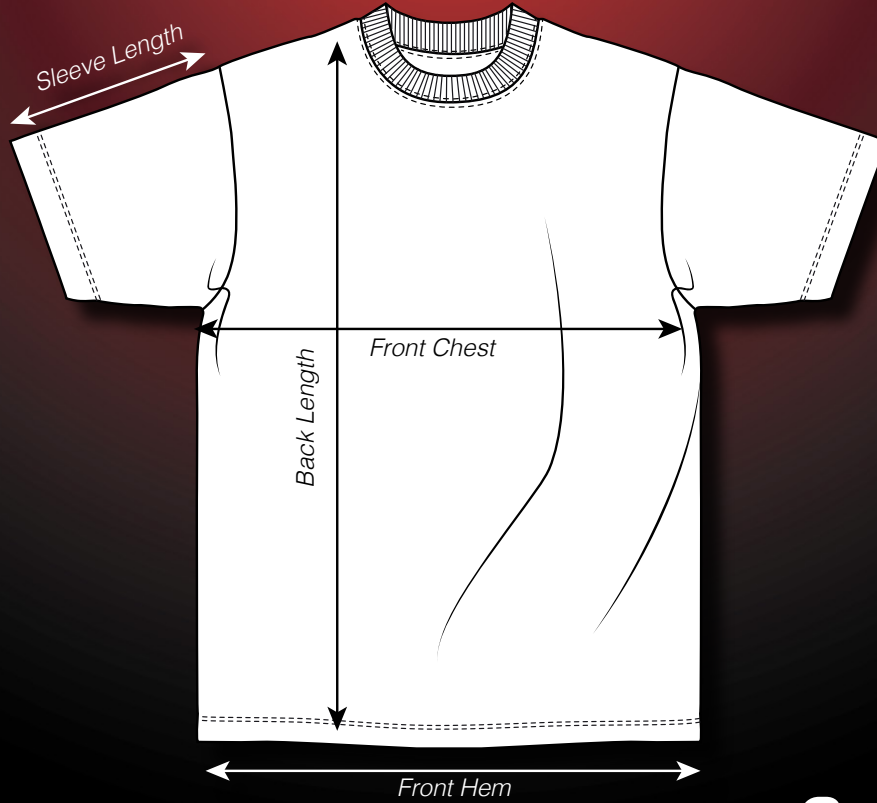

# T-SHIRT

Sizing Chart

## Centimeters

	XS	S	M	L	XL	2XL	3XL	4XL	5XL
<b>Front Chest:</b> Width of the front chest measured flat from the front	51.2	54	56.5	59	62.3	65.6	68.9	72.2	75.5
<b>Front Hem:</b> Width of the bottom of the hem measured flat from the front	50.5	53	55.5	58	61.3	64.6	67.9	71.2	74.5
<b>Back Length:</b> Lenth of the back measured flat from the the shoulder to the hem	67.4	69.6	71.8	74	76.2	78.4	80.6	82.8	85
<b>Sleeve Length:</b> Length of the sleeve measured flat from the top of the sleeve to the cuff	20.9	21.6	22.3	23	23	23.7	24.7	25.7	26.7

## Inches

	XS	S	M	L	XL	2XL	3XL	4XL	5XL
<b>Front Chest:</b> Width of the front chest measured flat from the front	20.2	21.3	22.2	23.2	24.5	25.8	27.1	28.4	29.7
<b>Front Hem:</b> Width of the bottom of the hem measured flat from the front	19.9	20.9	21.9	22.8	24.1	25.4	26.7	28.0	29.3
<b>Back Length:</b> Lenth of the back measured flat from the the shoulder to the hem	26.5	27.4	28.3	29.1	30.0	30.9	31.7	32.6	33.5
<b>Sleeve Length:</b> Length of the sleeve measured flat from the top of the sleeve to the cuff	8.2	8.5	8.8	9.1	9.1	9.3	9.7	10.1	10.5